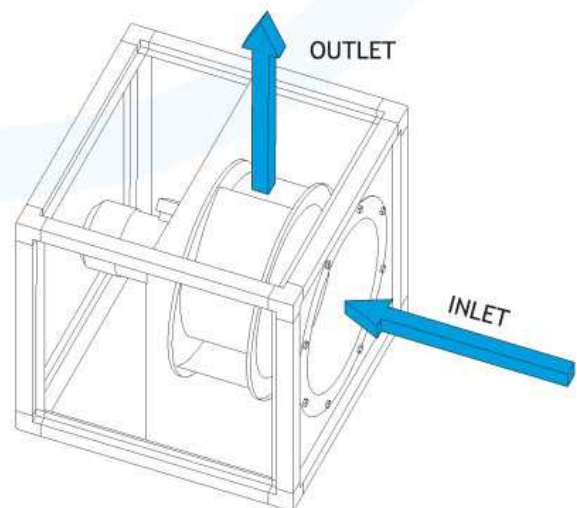

Condensation and oily vapours do not interfere in proper operation of the ventilator and during the operation a tray under the rotor allows maintaining hygiene for all kinds of impurities.

A modular construction of side walls made of galvanized sheets filled with a polyurethane core and an aluminium profile structure make flexible application to understand individual needs.

The performance of the ventilators is regulated by voltage regulators (autotransformers). As a standard, a special cut-off switch is mounted on the body of ventilator for improving safety during the maintenance works.

Accessories

- adaptor

- flexible connector

- roof

- damper

		400/670	450/670	500/670	560/800	630/800
Air output	m ³ /h	4100	5500	8400	12000	15500
Static pressure	Pa	420	520	700	850	1100
Acoustic pressure	dB	50	52	55	58	68
Max operating temperature	°C	40	40	40	40	40
Max working medium temperature	°C	100	100	100	100	100
Supply voltage	V/50Hz	230/400 (Δ/Y)	230/400 (Δ/Y)	230/400 (Δ/Y)	400	400
Power supply type	-	3-	3-	3-	3-	3-
Power	k W	0.55	0.75	1.5	2.2	4
Motor rev.	min ⁻¹	1400	1390	1380	1425	1435
Electricity	A	2.95/1.7	3.5/2.0	7.45/4.3	4.8	8.3
Motor protection factor	IP	55	55	55	55	55
Motor isolation class		F	F	F	F	F
Weight	kg	53	60	71	115	123

Control system

Autotransformer	1-f	*	*	*	*	*

* item under preparation

Dimensions

K-Box Type	A	B	C	D
400/670	670	248	404	550
450/670		277	455	
500/670		310	504	
560/800	800	348	570	680
630/800		400	635	

K-BOX Features